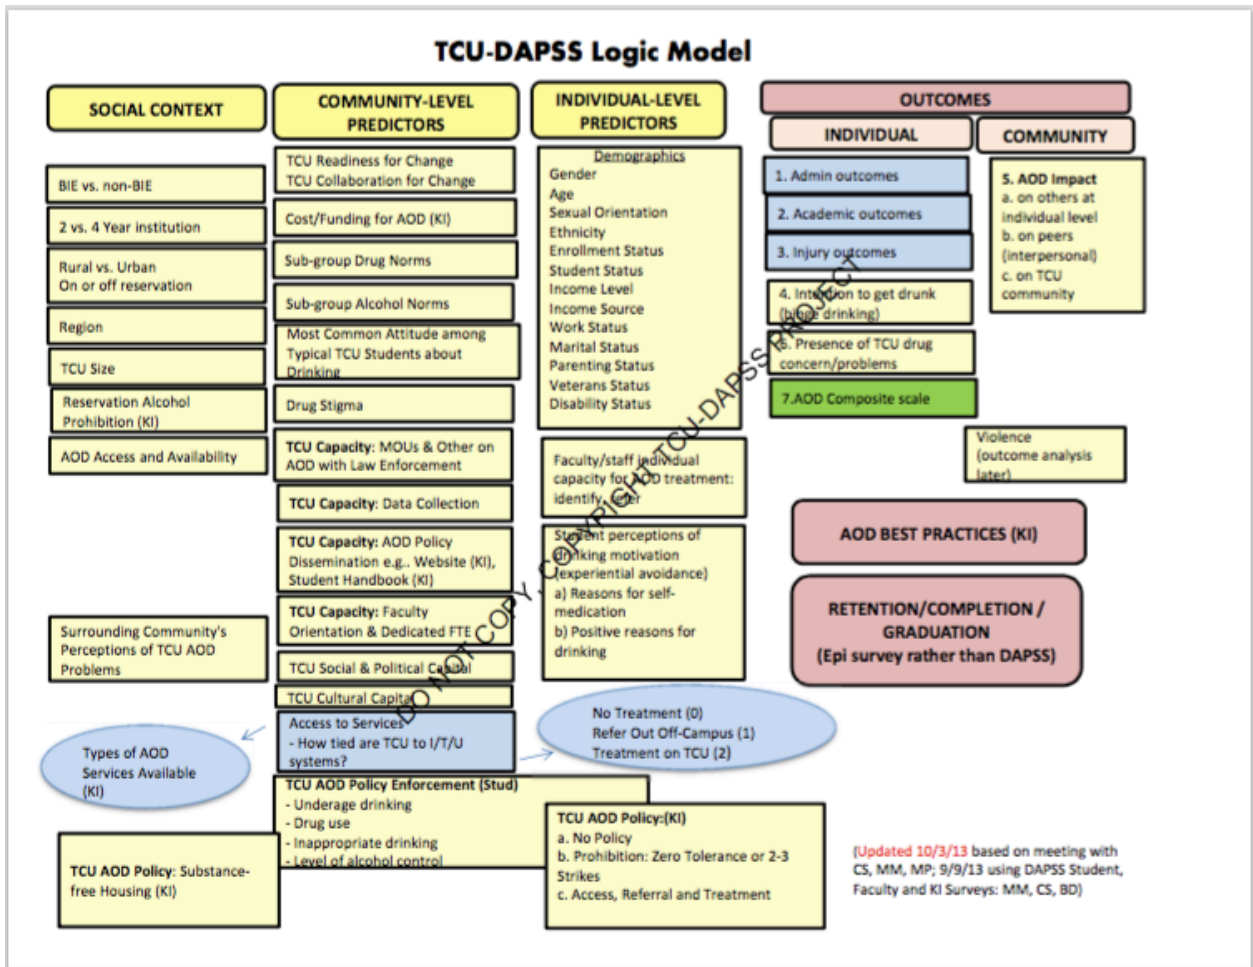

Appendix B: Conceptual Model

Figure 2: TCU-DAPSS Logic Model

Developed by Duran, et al. (2013) to describe framework and thinking behind TCU-DAPSS and to provide the foundation for further studies built off of the TCU-DAPSS data set.