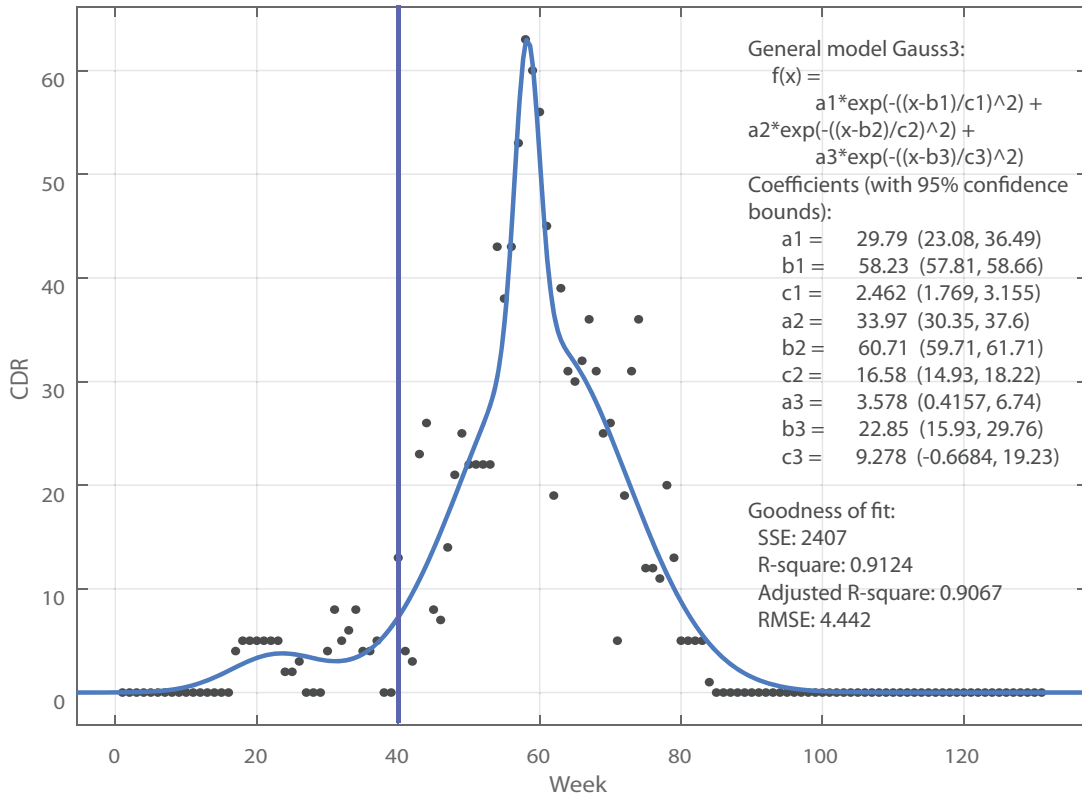

Hotel Baseline Schedule - Schedule Density Function - Mechanical Trade Early Dates

Hotel Schedule Update 1 - Schedule Density Function - Mechanical Trade Early Dates

Hotel Sch Update 2 - Schedule Density Function - Mechanical Trade Early Dates

Hotel Schedule Update 3 - Schedule Density Function - Mechanical Trade Early Dates