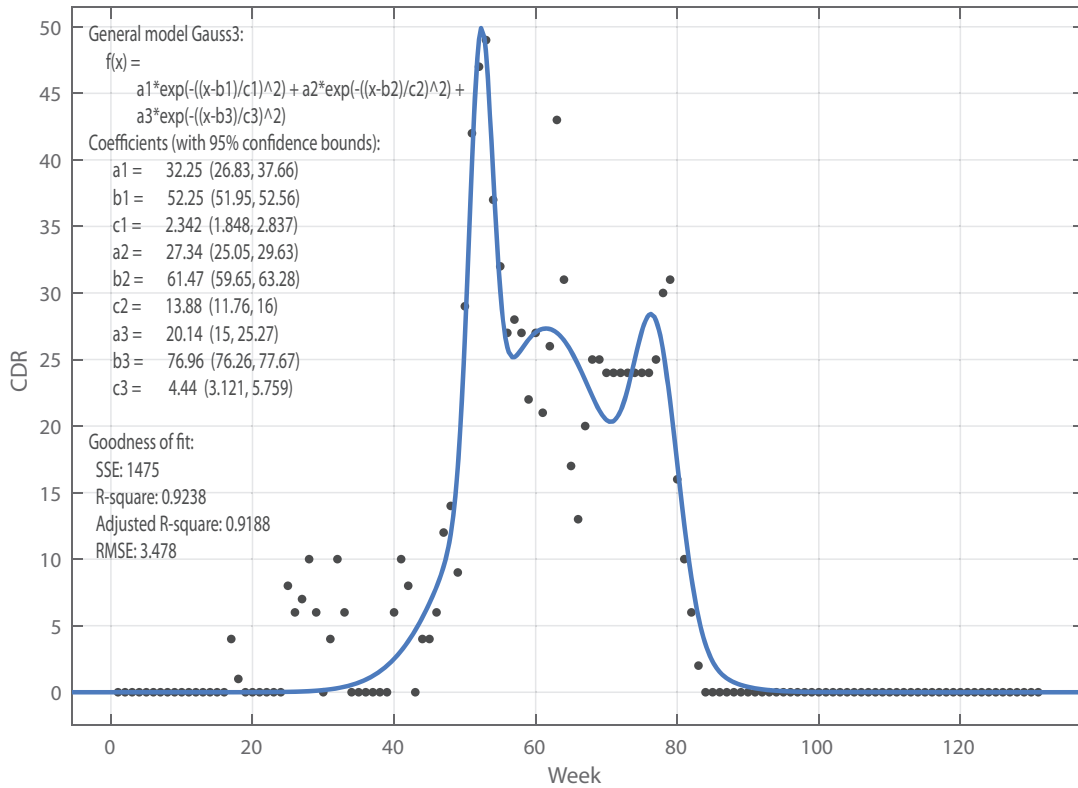

Hotel Baseline Schedule - Schedule Density Function - Mechanical Trade Early Dates

Hotel Schedule Update 1 - Schedule Density Function - Mechanical Trade Early Dates

Hotel Sch Update 2 - Schedule Density Function - Mechanical Trade Early Dates

Hotel Schedule Update 3 - Schedule Density Function - Mechanical Trade Early Dates