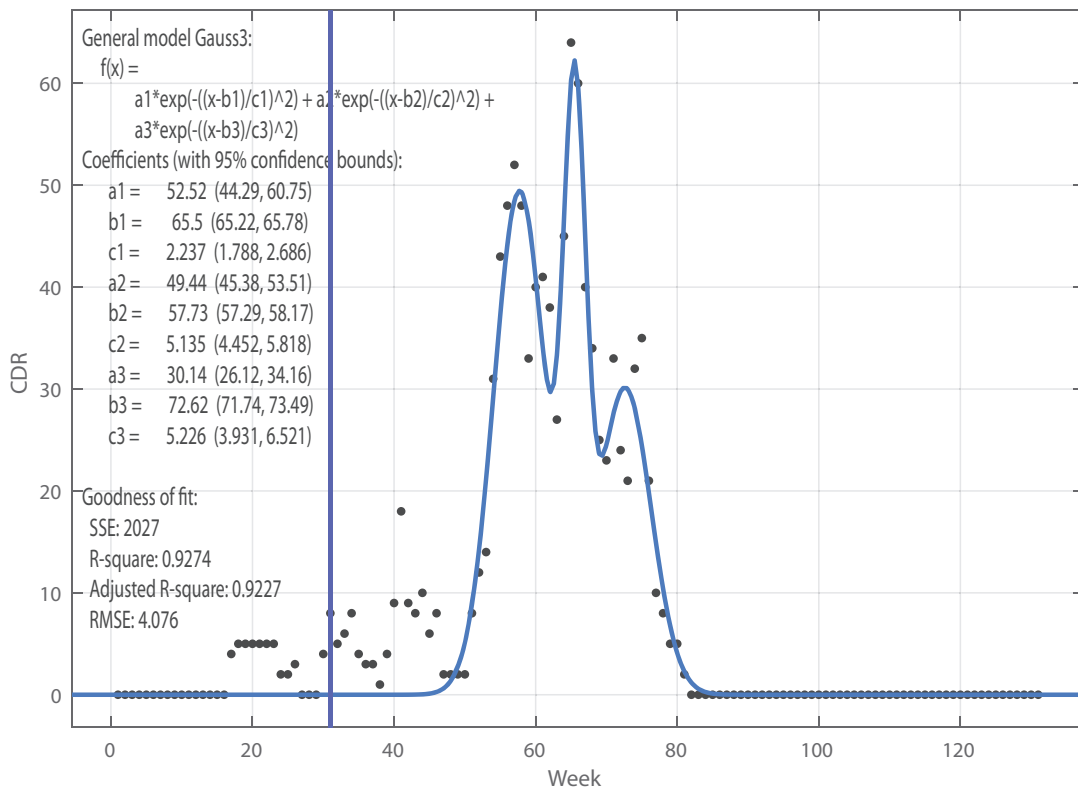

Hotel Baseline Schedule - Schedule Density Function - Mechanical Trade Early Dates

Hotel Schedule Update 1 - Schedule Density Function - Mechanical Trade Early Dates

Hotel Sch Update 2 - Schedule Density Function - Mechanical Trade Early Dates

Hotel Schedule Update 3 - Schedule Density Function - Mechanical Trade Early Dates