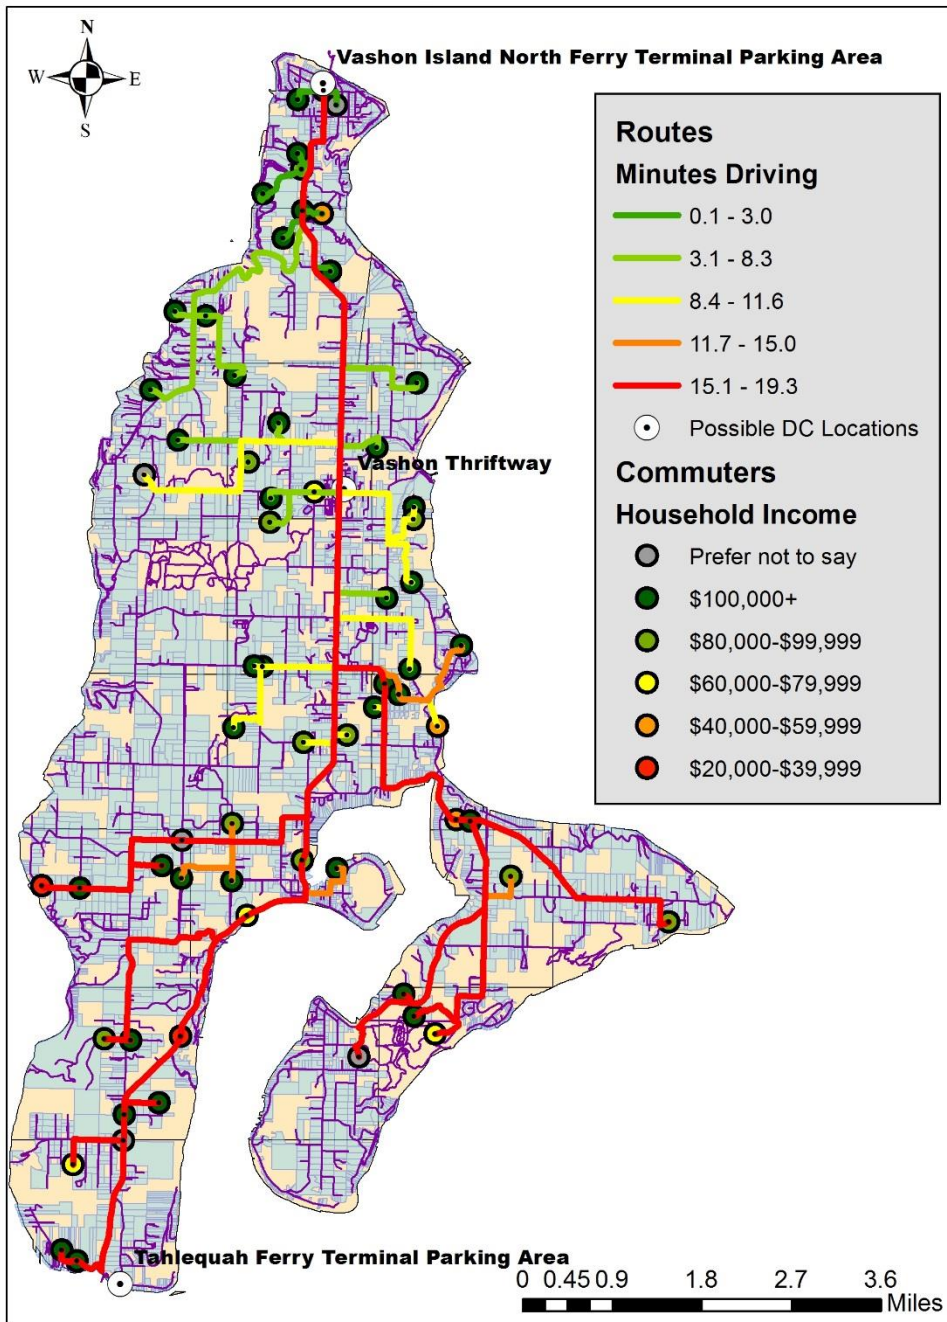

- Located
- ? ● Unlocated
- Error
- Time Violation
- ⊙ Distribution Center
- Road Network
- Residential Parcels

Esri, HERE, DeLorme, MapmyIndia, © OpenStreetMap contributors, and the GIS user community

Vashon-Maury Island Survey Respondents

Survey Respondents Who Work Off the Island

Possible DC Locations and Commuting Workers

Routes from Ferry Terminal to Customers

Vashon Thriftway Service Area and Grocery Shopping Frequency

Grocery Tripchaining Amongst Commuters

Weekly Grocery Spending by Income Level

APPENDIX B: SURVEY ZONES

Source: Esri, DigitalGlobe, GeoEye, Earthstar Geographics, CNES/Airbus DS, USDA, USGS, AEX, Getmapping, Aerogrid, IGN, IGP, swisstopo, and the GIS User Community, Esri, HERE, DeLorme, MapmyIndia, © OpenStreetMap contributors, and the GIS user community