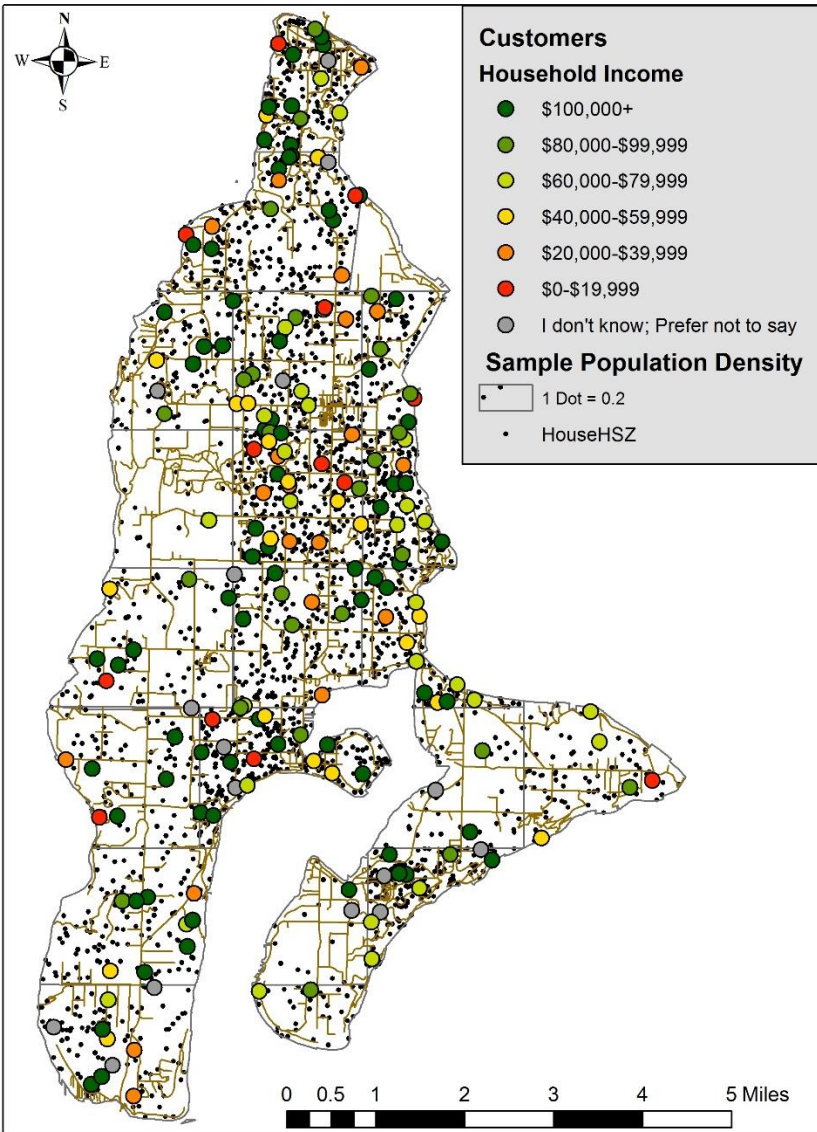

- Located
- ? ● Unlocated
- Error
- Time Violation
- ⊙ Distribution Center
- Road Network
- Residential Parcels

Esri, HERE, DeLorme, MapmyIndia, © OpenStreetMap contributors, and the GIS user community

Vashon-Maury Island Survey Respondents

Survey Respondents Who Work Off the Island

Possible DC Locations and Commuting Workers

Routes from Ferry Terminal to Customers

Vashon Thriftway Service Area and Grocery Shopping Frequency

Grocery Tripchaining Amongst Commuters

Weekly Grocery Spending by Income Level

APPENDIX B: SURVEY ZONES

Source: Esri, DigitalGlobe, GeoEye, Earthstar Geographics, CNES/Airbus DS, USDA, USGS, AEX, Getmapping, Aerogrid, IGN, IGP, swisstopo, and the GIS User Community, Esri, HERE, DeLorme, MapmyIndia, © OpenStreetMap contributors, and the GIS user community