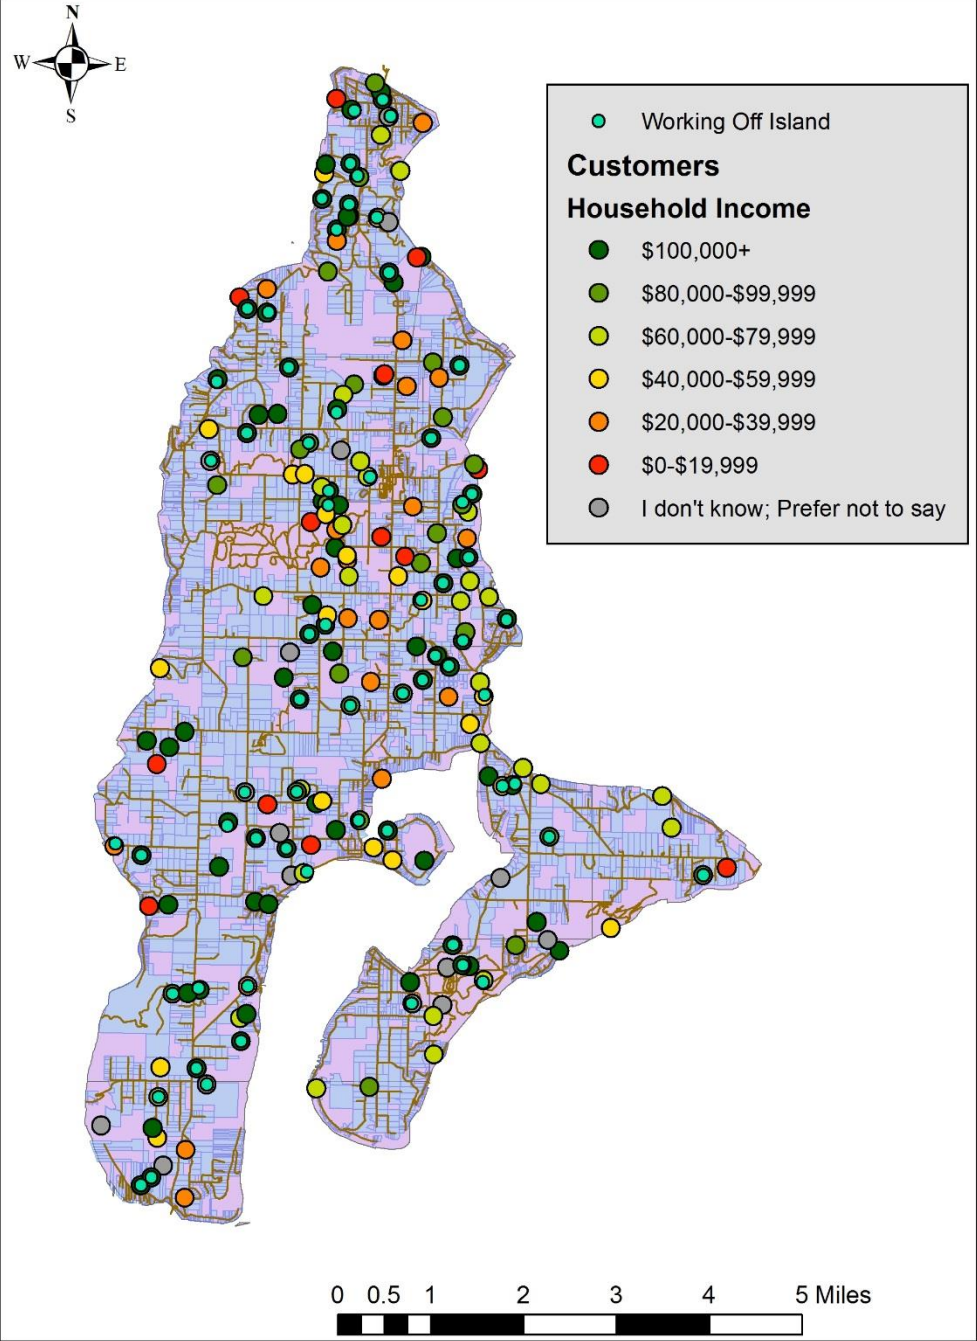

- Located
- ? ● Unlocated
- Error
- Time Violation
- ⊙ Distribution Center
- Road Network
- Residential Parcels

Esri, HERE, DeLorme, MapmyIndia, © OpenStreetMap contributors, and the GIS user community

Vashon-Maury Island Survey Respondents

Survey Respondents Who Work Off the Island

Possible DC Locations and Commuting Workers

Routes from Ferry Terminal to Customers

Vashon Thriftway Service Area and Grocery Shopping Frequency

Grocery Tripchaining Amongst Commuters

Weekly Grocery Spending by Income Level

APPENDIX B: SURVEY ZONES

Source: Esri, DigitalGlobe, GeoEye, Earthstar Geographics, CNES/Airbus DS, USDA, USGS, AEX, Getmapping, Aerogrid, IGN, IGP, swisstopo, and the GIS User Community, Esri, HERE, DeLorme, MapmyIndia, © OpenStreetMap contributors, and the GIS user community