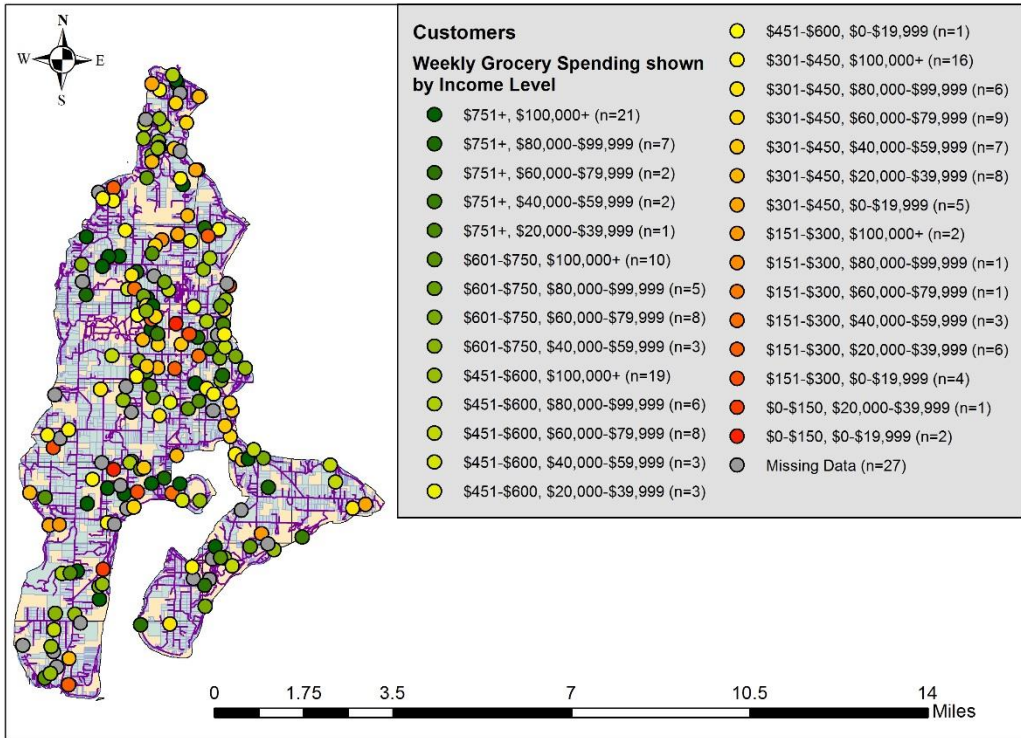

Vashon-Maury Island Survey Respondents

Survey Respondents Who Work Off the Island

Possible DC Locations and Commuting Workers

Routes from Ferry Terminal to Customers

Vashon Thriftway Service Area and Grocery Shopping Frequency

Grocery Tripchaining Amongst Commuters

Weekly Grocery Spending by Income Level

APPENDIX B: SURVEY ZONES

Source: Esri, DigitalGlobe, GeoEye, Earthstar Geographics, CNES/Airbus DS, USDA, USGS, AEX, Getmapping, Aerogrid, IGN, IGP, swisstopo, and the GIS User Community, Esri, HERE, DeLorme, MapmyIndia, © OpenStreetMap contributors, and the GIS user community