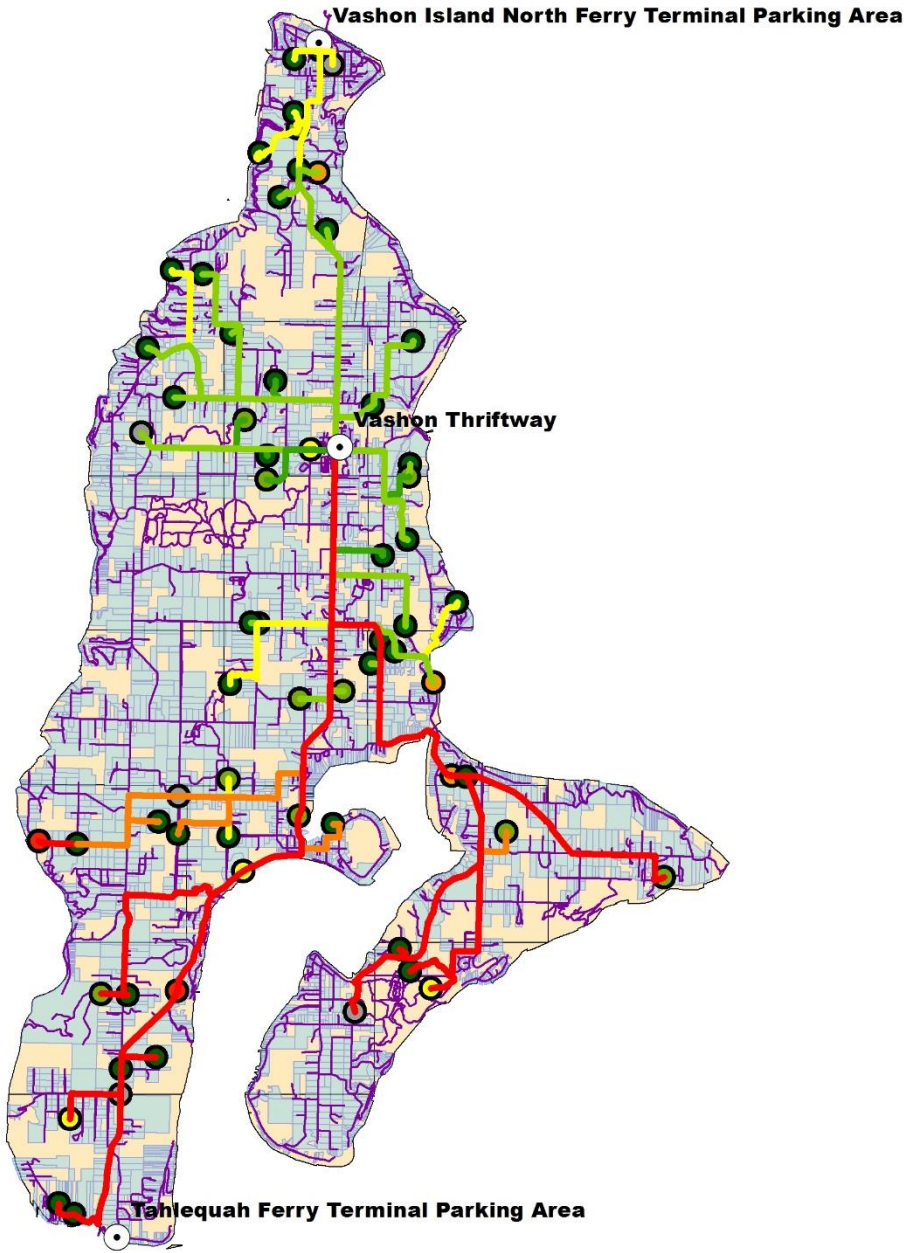

- Located
- ? ● Unlocated
- Error
- Time Violation
- ⊙ Distribution Center
- Road Network
- Residential Parcels

Esri, HERE, DeLorme, MapmyIndia, © OpenStreetMap contributors, and the GIS user community

Vashon-Maury Island Survey Respondents

Survey Respondents Who Work Off the Island

Possible DC Locations and Commuting Workers

Routes from Ferry Terminal to Customers

Vashon Thriftway Service Area and Grocery Shopping Frequency

Grocery Tripchaining Amongst Commuters

Weekly Grocery Spending by Income Level

APPENDIX B: SURVEY ZONES

Source: Esri, DigitalGlobe, GeoEye, Earthstar Geographics, CNES/Airbus DS, USDA, USGS, AEX, Getmapping, Aerogrid, IGN, IGP, swisstopo, and the GIS User Community, Esri, HERE, DeLorme, MapmyIndia, © OpenStreetMap contributors, and the GIS user community

14. Where is your primary workplace or school located?

- a. On Vashon Island
- b. Off Vashon Island

15. How do you usually get to your most commonly used grocery store?

- a. Driving Alone
- b. Carpooling
- c. Taxi
- d. Bike
- e. Walking
- f. Bus