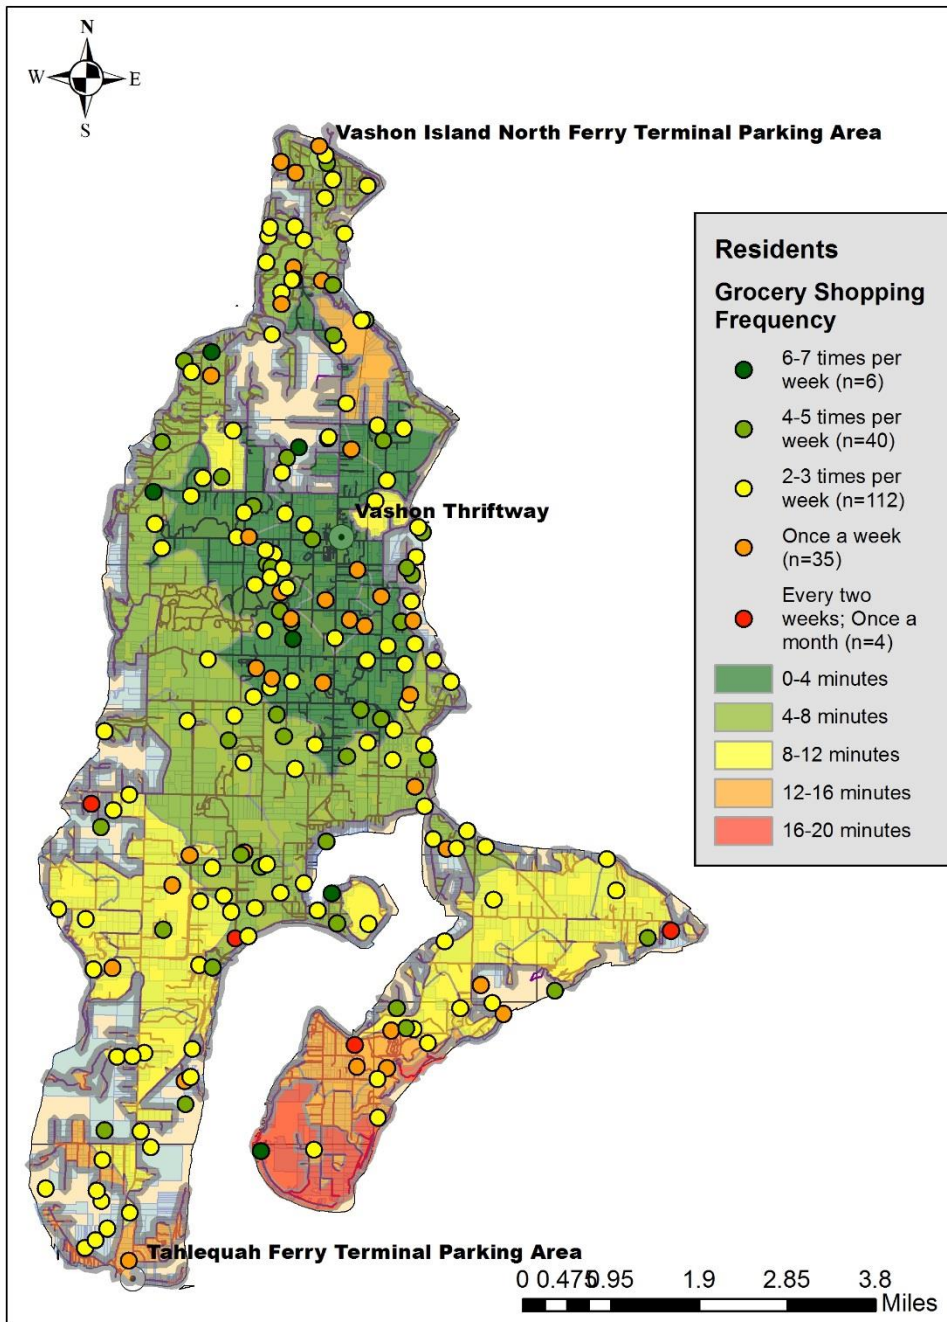

- Located
- ? ● Unlocated
- Error
- Time Violation
- ⊙ Distribution Center
- Road Network
- Residential Parcels

Esri, HERE, DeLorme, MapmyIndia, © OpenStreetMap contributors, and the GIS user community

Vashon-Maury Island Survey Respondents

Survey Respondents Who Work Off the Island

Possible DC Locations and Commuting Workers

Routes from Ferry Terminal to Customers

Vashon Thriftway Service Area and Grocery Shopping Frequency

Grocery Tripchaining Amongst Commuters

Weekly Grocery Spending by Income Level

APPENDIX B: SURVEY ZONES

Source: Esri, DigitalGlobe, GeoEye, Earthstar Geographics, CNES/Airbus DS, USDA, USGS, AEX, Getmapping, Aerogrid, IGN, IGP, swisstopo, and the GIS User Community, Esri, HERE, DeLorme, MapmyIndia, © OpenStreetMap contributors, and the GIS user community