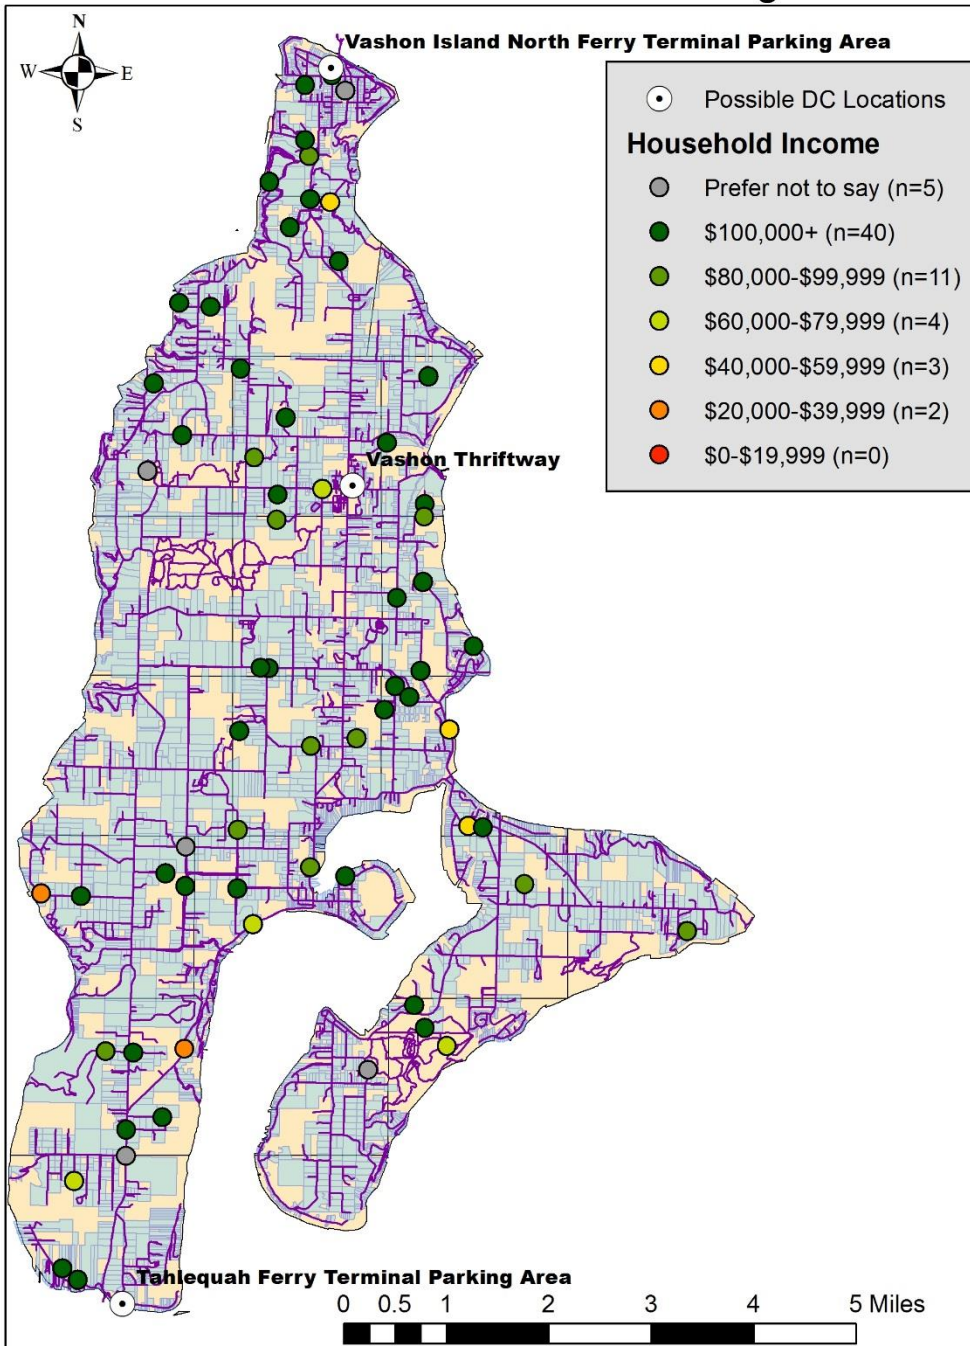

- Located
- ? ● Unlocated
- Error
- Time Violation
- ⊙ Distribution Center
- Road Network
- Residential Parcels

Esri, HERE, DeLorme, MapmyIndia, © OpenStreetMap contributors, and the GIS user community

Vashon-Maury Island Survey Respondents

Survey Respondents Who Work Off the Island

Possible DC Locations and Commuting Workers

Routes from Ferry Terminal to Customers

Vashon Thriftway Service Area and Grocery Shopping Frequency

Grocery Tripchaining Amongst Commuters

Weekly Grocery Spending by Income Level

APPENDIX B: SURVEY ZONES

Source: Esri, DigitalGlobe, GeoEye, Earthstar Geographics, CNES/Airbus DS, USDA, USGS, AEX, Getmapping, Aerogrid, IGN, IGP, swisstopo, and the GIS User Community, Esri, HERE, DeLorme, MapmyIndia, © OpenStreetMap contributors, and the GIS user community