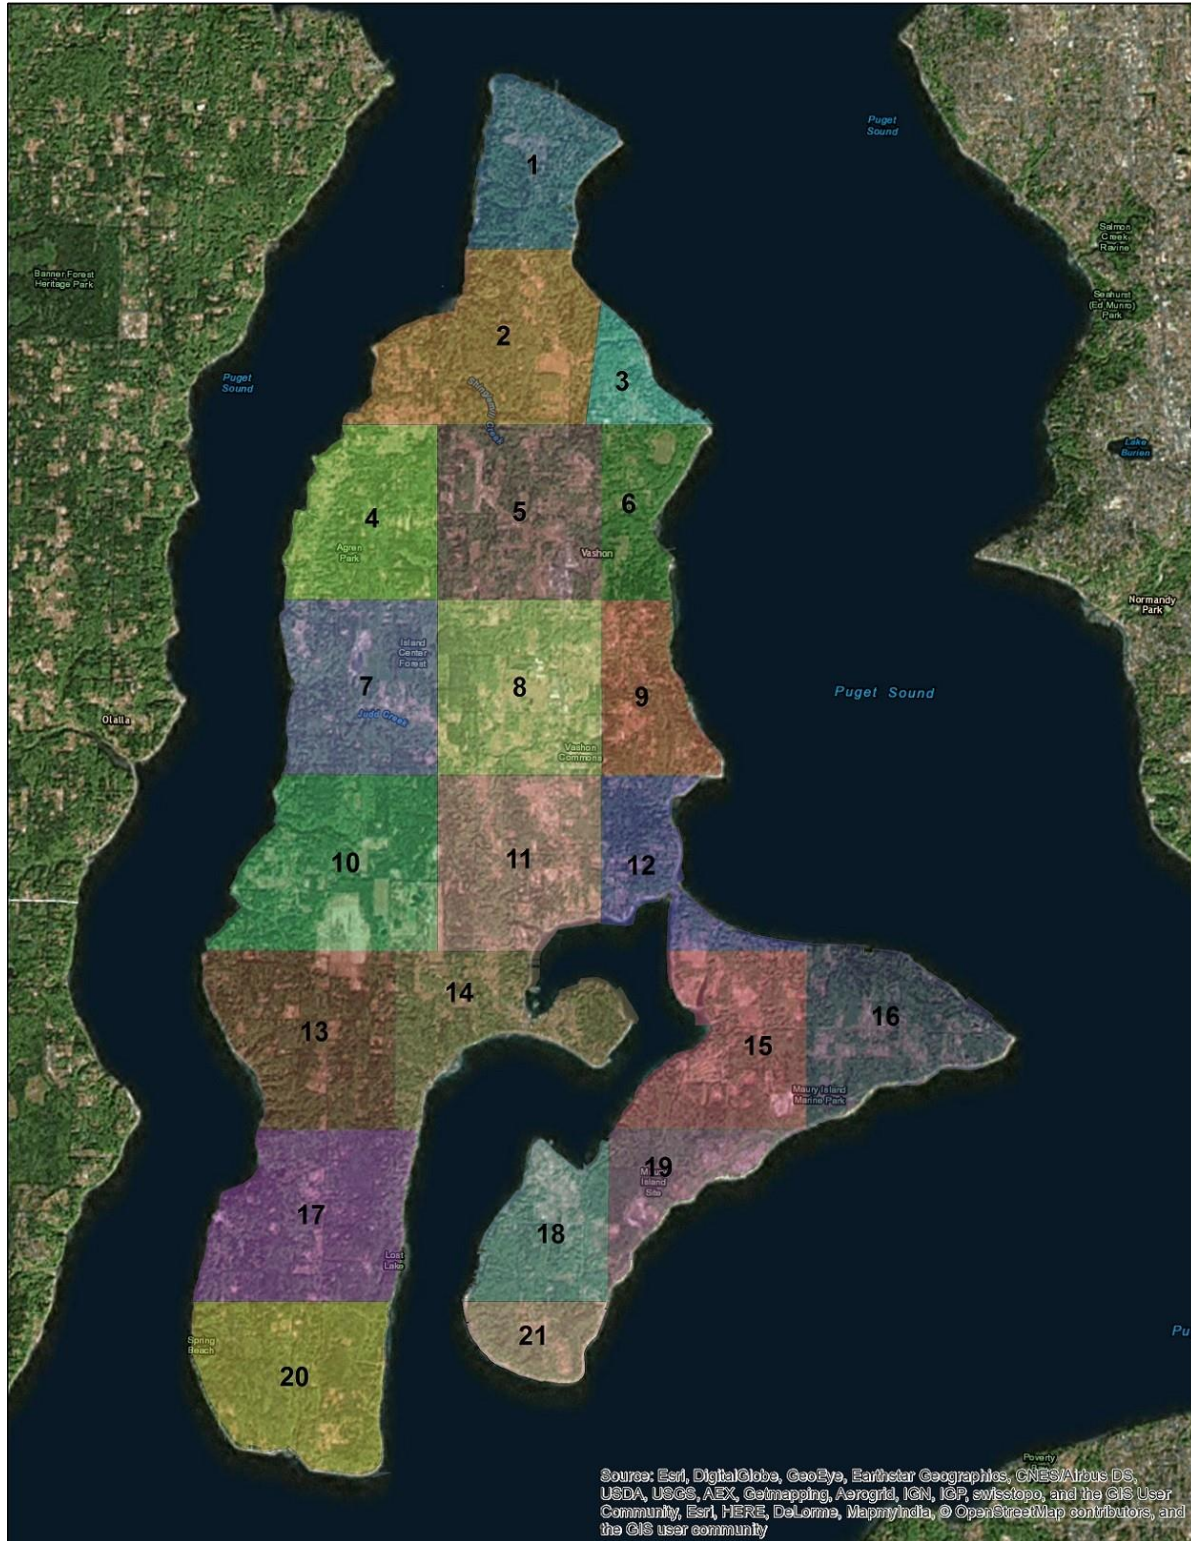

- Located
- ? ● Unlocated
- Error
- Time Violation
- ⊙ Distribution Center
- Road Network
- Residential Parcels

Esri, HERE, DeLorme, MapmyIndia, © OpenStreetMap contributors, and the GIS user community

Vashon-Maury Island Survey Respondents

Survey Respondents Who Work Off the Island

Possible DC Locations and Commuting Workers

Routes from Ferry Terminal to Customers

Vashon Thriftway Service Area and Grocery Shopping Frequency

Grocery Tripchaining Amongst Commuters

Weekly Grocery Spending by Income Level

APPENDIX B: SURVEY ZONES

Source: Esri, DigitalGlobe, GeoEye, Earthstar Geographics, CNES/Airbus DS, USDA, USGS, AEX, Getmapping, Aerogrid, IGN, IGP, swisstopo, and the GIS User Community, Esri, HERE, DeLorme, MapmyIndia, © OpenStreetMap contributors, and the GIS user community