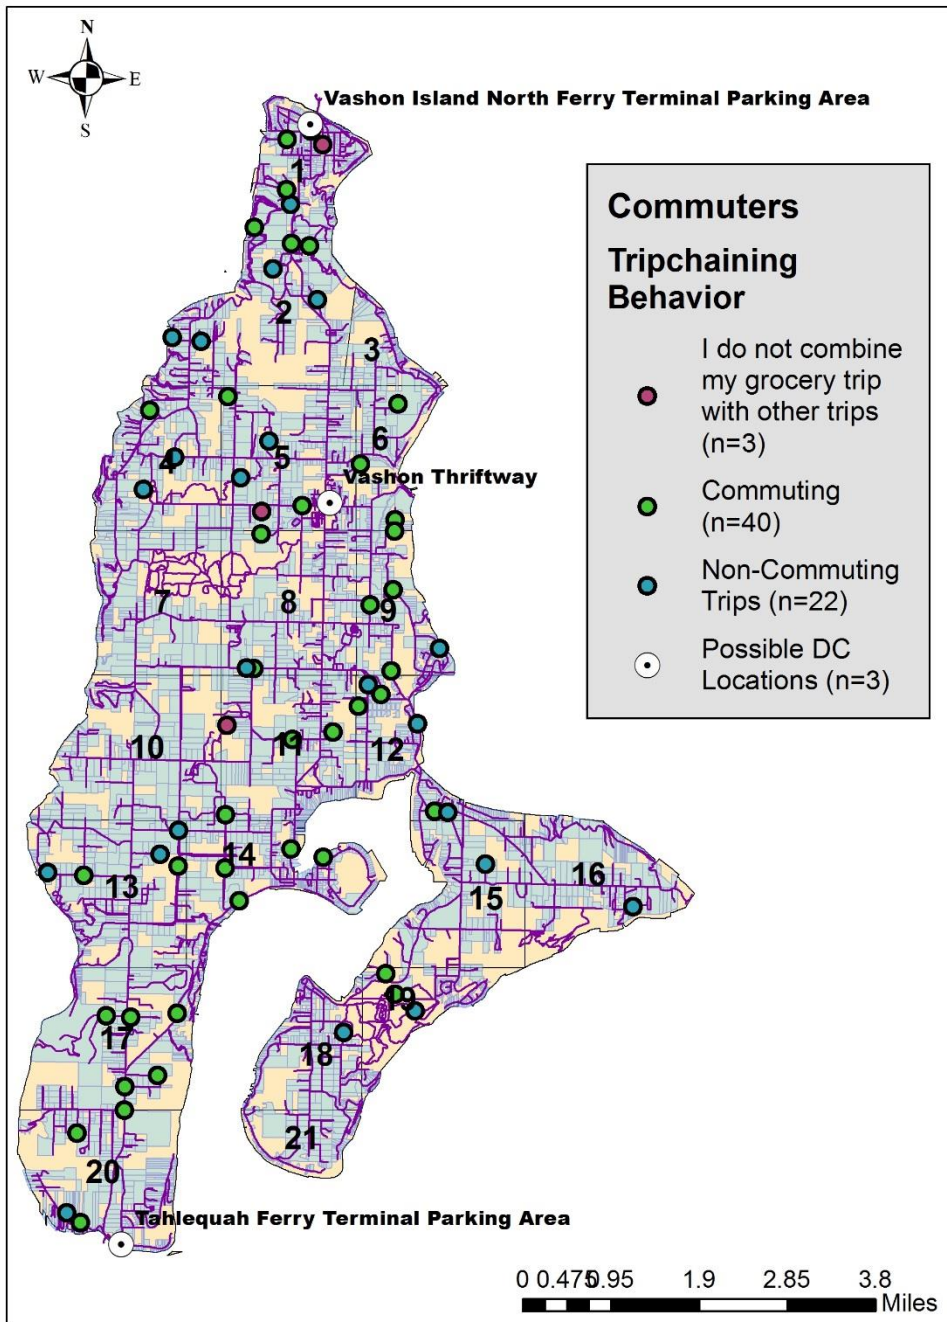

- Located
- ? ● Unlocated
- Error
- Time Violation
- ⊙ Distribution Center
- Road Network
- Residential Parcels

Esri, HERE, DeLorme, MapmyIndia, © OpenStreetMap contributors, and the GIS user community

Vashon-Maury Island Survey Respondents

Survey Respondents Who Work Off the Island

Possible DC Locations and Commuting Workers

Routes from Ferry Terminal to Customers

Vashon Thriftway Service Area and Grocery Shopping Frequency

Grocery Tripchaining Amongst Commuters

Weekly Grocery Spending by Income Level

APPENDIX B: SURVEY ZONES

Source: Esri, DigitalGlobe, GeoEye, Earthstar Geographics, CNES/Airbus DS, USDA, USGS, AEX, Getmapping, Aerogrid, IGN, IGP, swisstopo, and the GIS User Community, Esri, HERE, DeLorme, MapmyIndia, © OpenStreetMap contributors, and the GIS user community

14. Where is your primary workplace or school located?

- a. On Vashon Island
- b. Off Vashon Island

15. How do you usually get to your most commonly used grocery store?

- a. Driving Alone
- b. Carpooling
- c. Taxi
- d. Bike
- e. Walking
- f. Bus