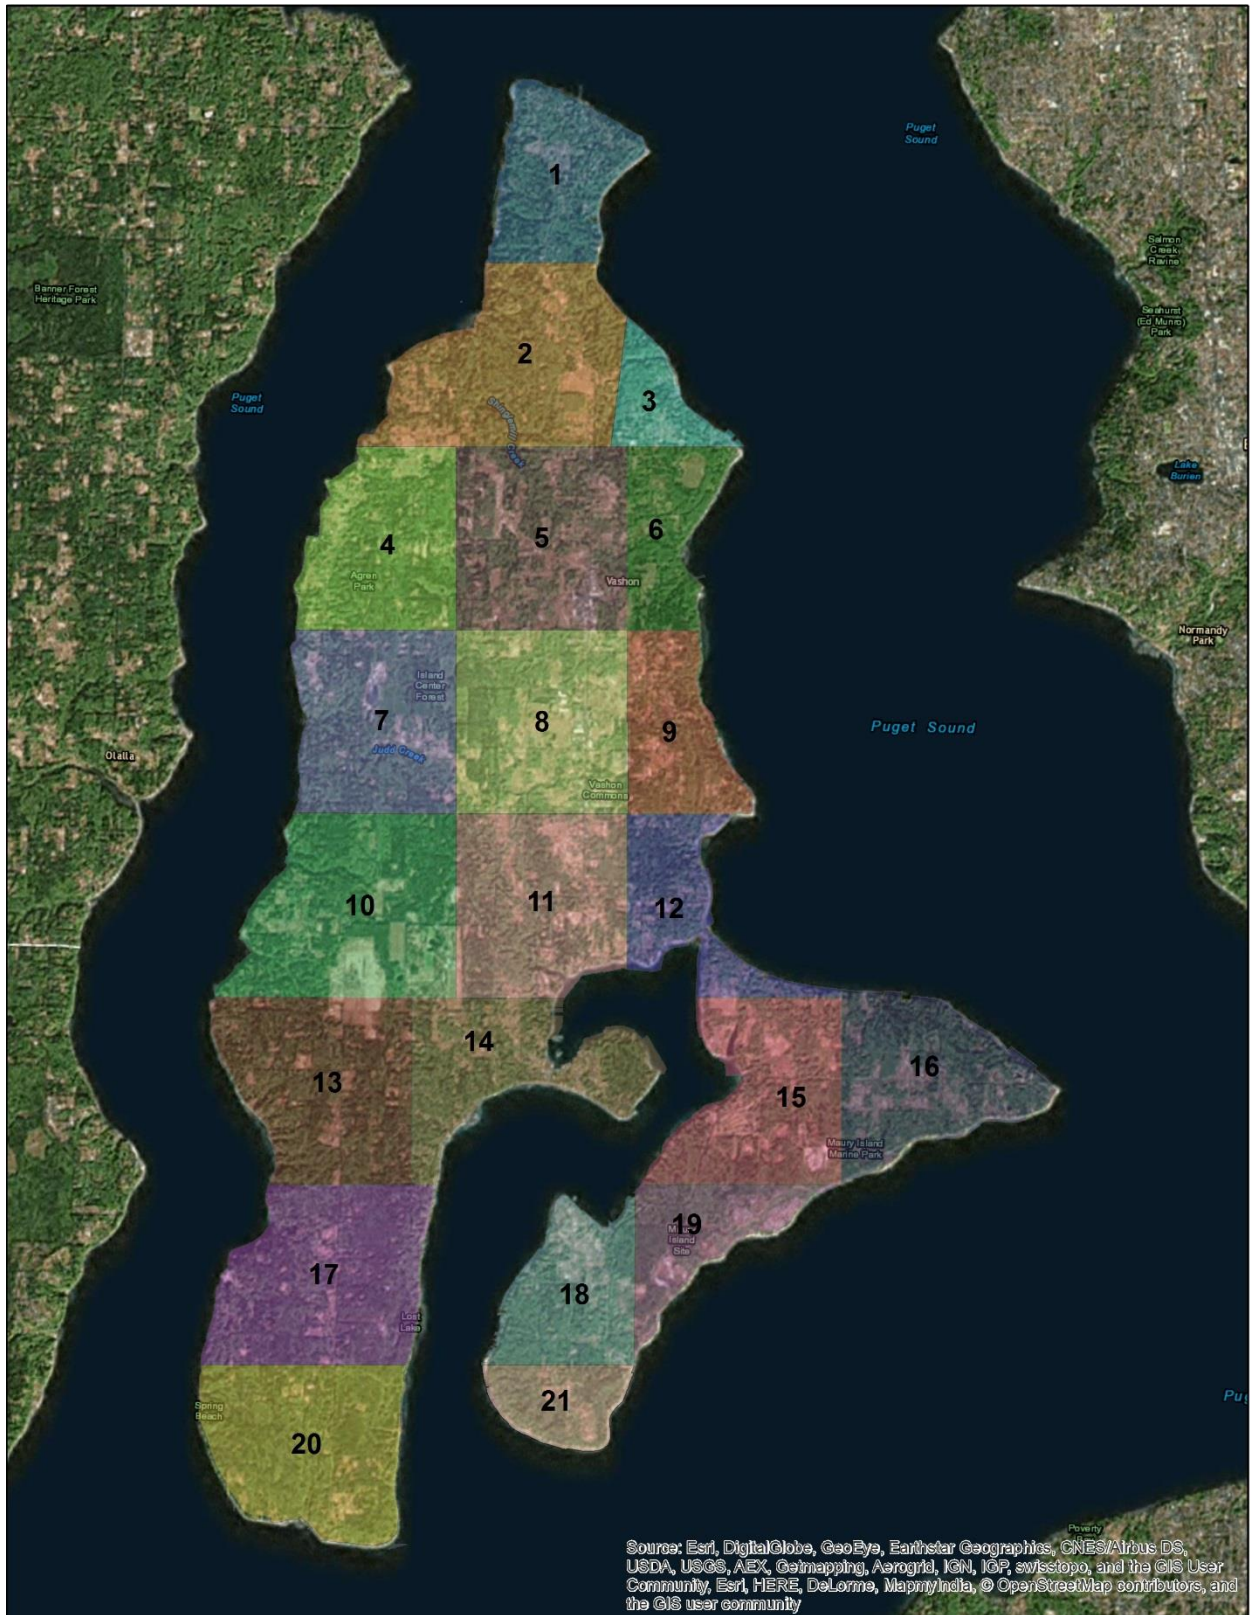

g. I don't know

h. Prefer not to say