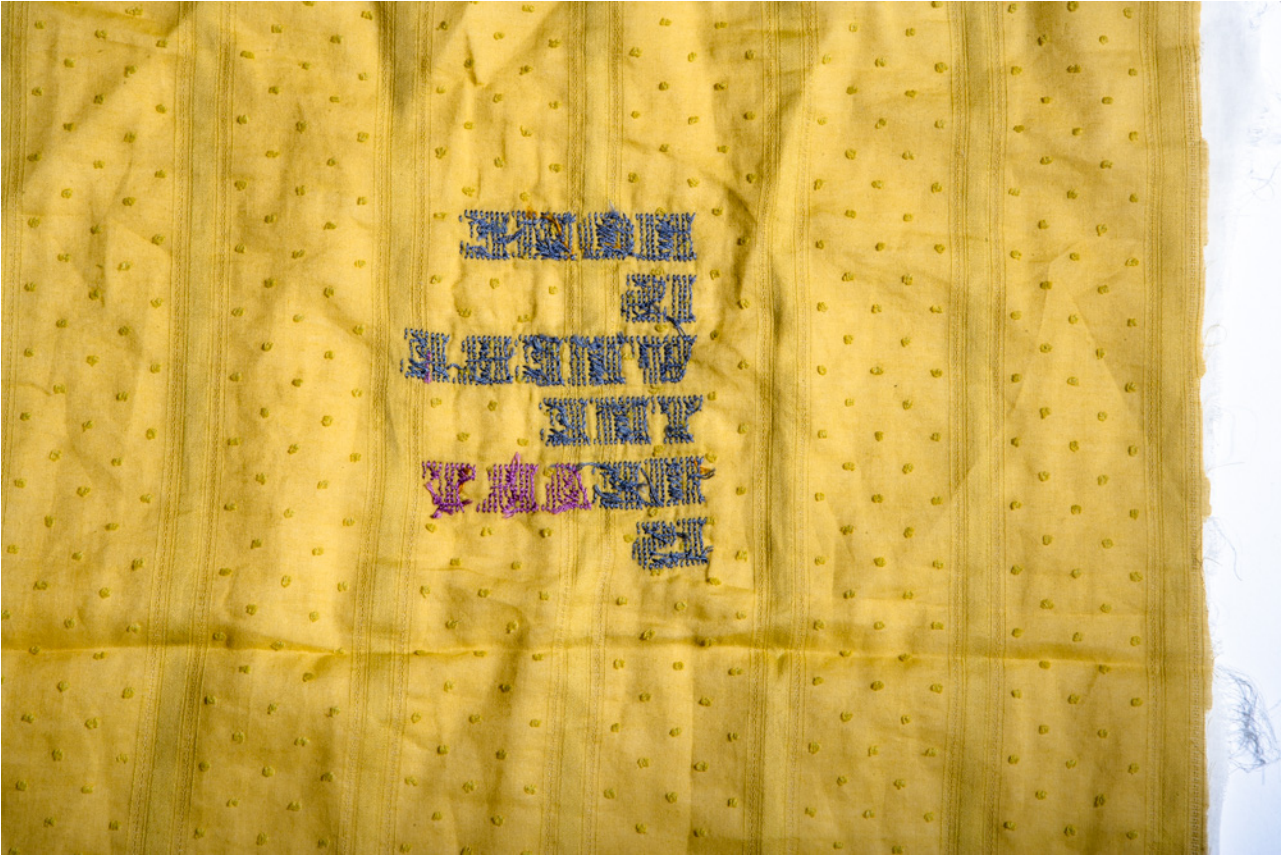

KITCHEN SINK
KITCHEN SANK
KITCHEN SUNK

HOME
IS
WHERE
THE
HEART
IS

**WHITE
SHAME**

A piece of light-colored, textured fabric, possibly linen or cotton, with a yellow strip on the left edge. The text is embroidered in a bold, sans-serif font. The first two lines are in dark blue, and the third line is in purple.