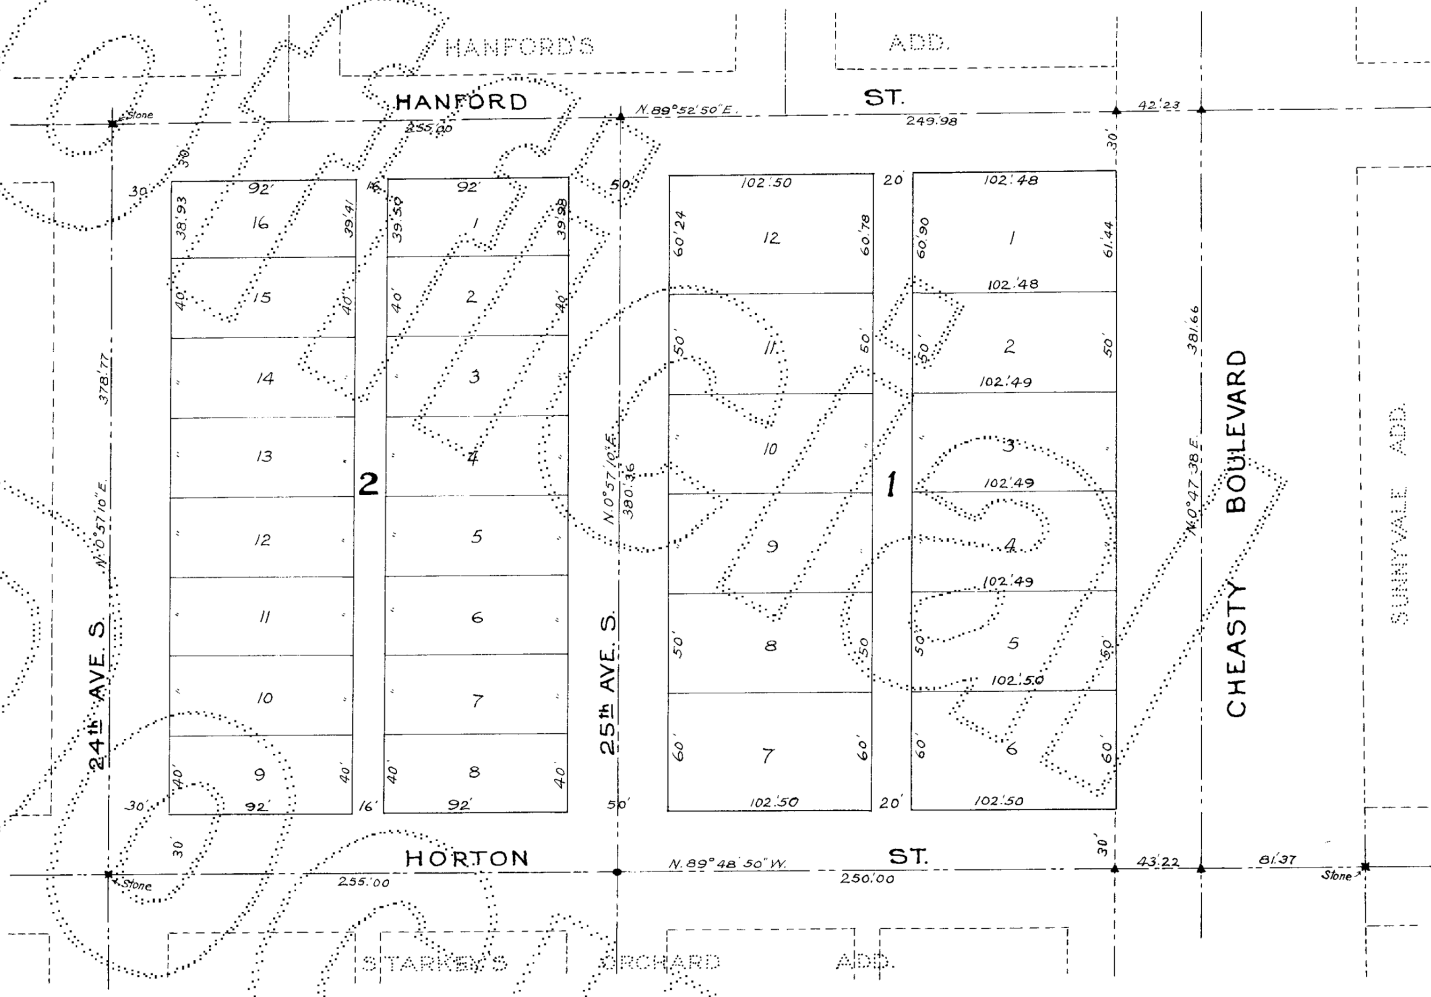

W I R E

CHEASTY BOULEVARD ADD.

TO THE CITY OF SEATTLE.

A. L. Bjorkstam.
Engineer.

June 1922.

Scale: 50 Ft. to 1 inch.

Photographs by Marc Studer and Kaitlin Young